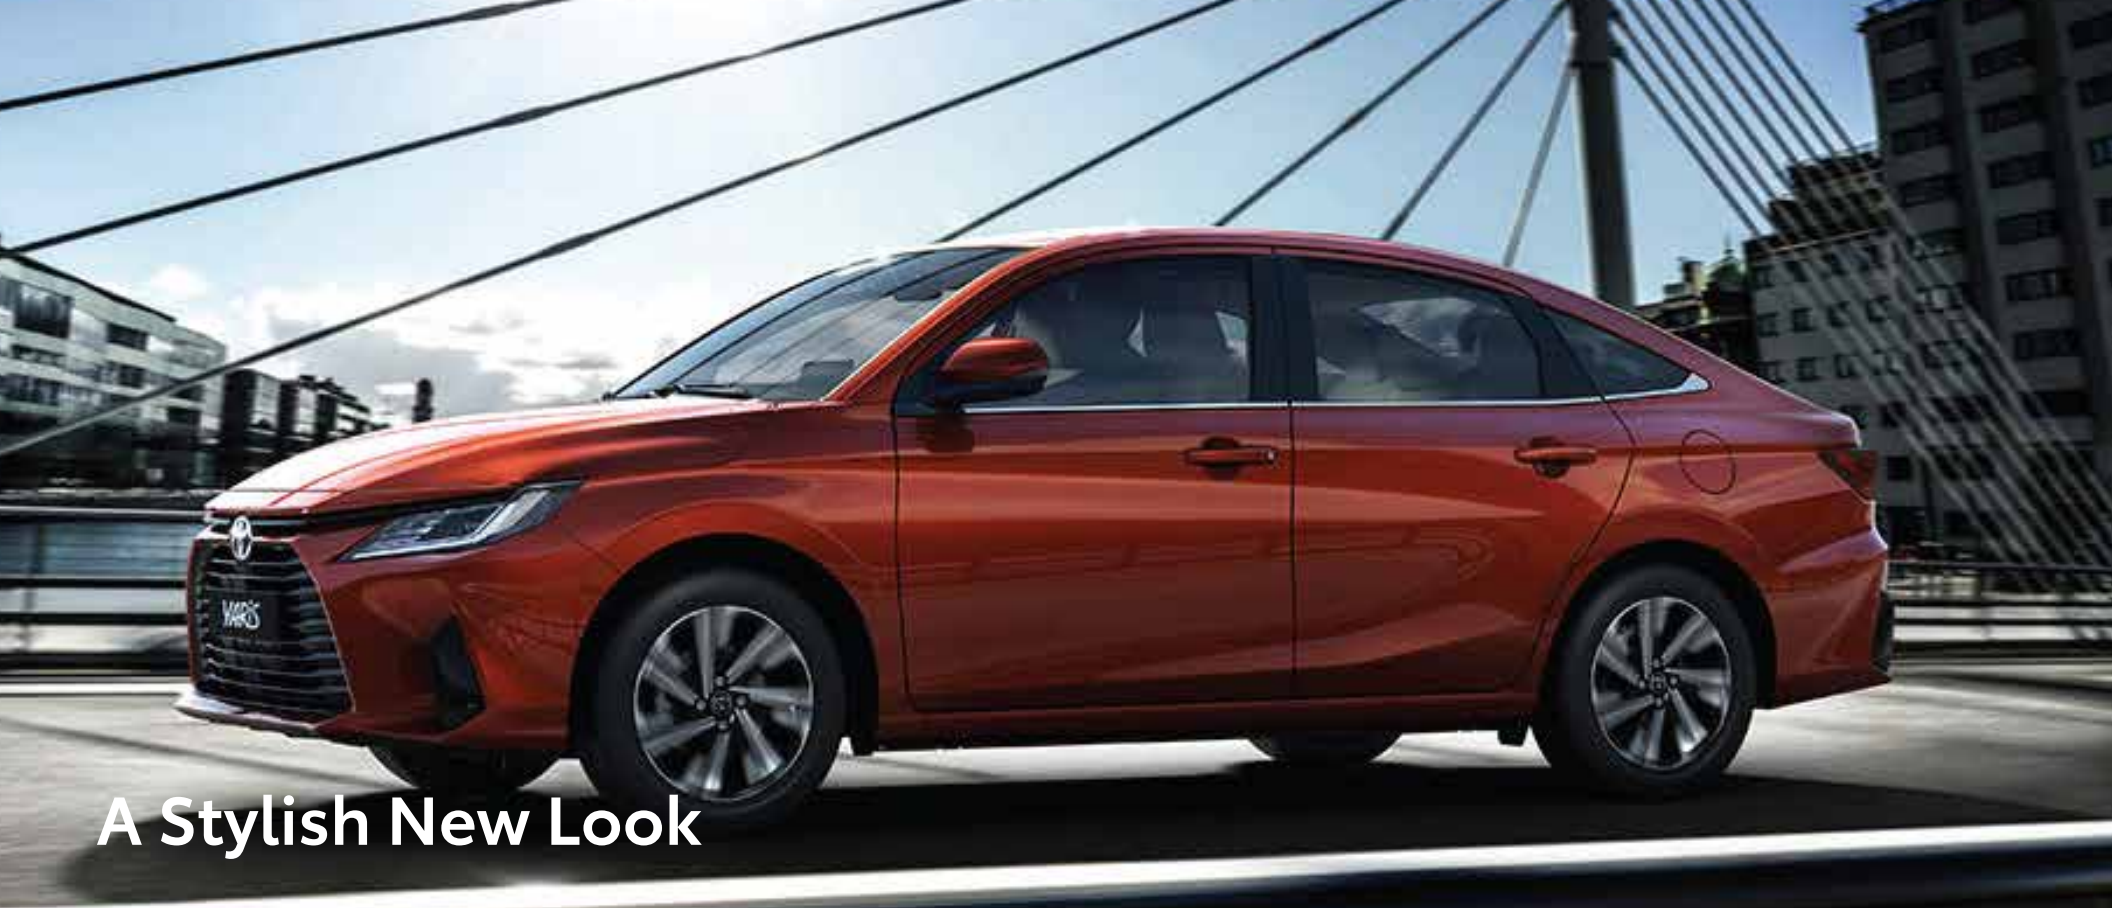

YARIS

Move your world

Sleek and Bold Exterior Look

Modern New Headlights

17-inch machining alloy wheel for Yaris SD Hi
16-inch machining alloy wheel for Yaris SD HEV
15-inch alloy wheel for Yaris SD Mid

A Stylish New Look