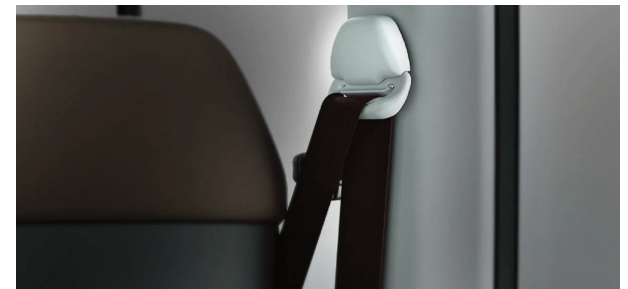

Ample Space

DRIVER COMFORT

Combination Meters

Climate Control Panel

3 Point ELR Seatbelt

Mike & Mike Amplifier

Side Rear View Mirror

Snorkel