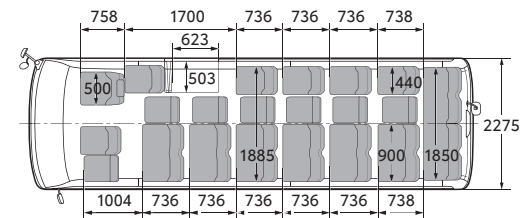

Dimensions & Vehicle Weights			HZB60R-ZRMSS
Overall	Length X Width X Height	mm	6255 X 2080 X 2630
	Wheel Base	mm	3200
Overhang	Front/Rear	mm	1150 / 1905
	Ground Clearance	mm	180
Interior	Length X Width X Height	mm	5455 X 1885 X 1890
Gross Vehicle Weight		kg	5330
Curb Weight	Min/Max	kg	3325/3460
Fuel Tank Capacity	Total	L	95
Engine			
Engine	Model Code		1HZ
	No of Cyls & Arrangement		6-Cyls. IN LINE
	Valve Mechanism		12-Valve OHC, Gear & Belt Drive
	Displacement	m³	4164
	Fuel System		Distributor Type
	Fuel Type		Diesel Oil
Max. Output	kW(hp)/RPM		96(128)/3800
Max. Torque	Nm/RPM		285/2000-2700
Performance			
Min. Turning Radius	Tire	m	5.5
	Body	m	6.8
Drive Train			
Transmission	Type		M155 MANUAL
Brake System			
Brake Type	Front	Dual Two Leading Shoe Type Drum Brake	
	Rear	Dual Two Leading Shoe Type Drum Brake	
Steering System			
Power Steering Type		INTEGRAL	

Exterior	HZB60R-ZRMSS
Tire and Disc Wheel	700R16-10PR (10) 5.50F STEEL (W/ TUBE)
Centre and Rear Side Door	Auto Folding Type (W/Buzzer, Warning lamp)
Head Lamp	NEW(2)HALOGEN (E MARK)
Interior	
Steering Column	Rigid
Seating Capacity	26
Rear Seat	HI-BACK, B/B, R/C, BACKMOST ROW 4
Seat Material	Fabric Middle
Sun Visor	With (PVC:D & P)
Baggage Rack	With(Tray Type)
Cool and Hot Box	Without
Air Conditioner	Manual Cooler Package (160W)
Multi Information Display	Without
Safety	
ABS	Without
SRS AIRBAG	Without
REAR SEAT BELT	With (3P ELR TYPE)
FRONT SEAT BELT	With (D&P:3P ELR + SUB 2P)

*Disclaimer

- Toyota Motor Corporation may change specifications, equipment, and features without notice.
- Models, equipment, and colours shown may differ from those available in your area.
- For accurate, updated information, please contact your local dealer.
- The actual product may vary slightly from the image shown.