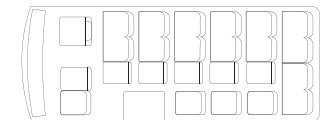

Dimensions & Vehicle Weights			HZB60R-ZRMSS
Overall	Length X Width X Height	mm	6255 X 2080 X 2630
	Wheel Base	mm	3200
Overhang	Front/Rear	mm	1150 / 1905
	Ground Clearance	mm	180
Interior	Length X Width X Height	mm	5455 X 1885 X 1890
Gross Vehicle Weight		kg	5330
Curb Weight	Min/Max	kg	3325/3460
Fuel Tank Capacity	Total	L	95
Engine			
Engine	Model Code		1HZ
	No of Cyls & Arrangement		6-Cyls. IN LINE
	Valve Mechanism		12-Valve OHC, Gear & Belt Drive
	Displacement	m³	4164
	Fuel System		Distributor Type
	Fuel Type		Diesel Oil
Max. Output	kW(hp)/RPM		96(128)/3800
Max. Torque	Nm/RPM		285/2000-2700
Performance			
Min. Turning Radius	Tire	m	5.5
	Body	m	6.8
Drive Train			
Transmission	Type		M155 MANUAL
Brake System			
Brake Type	Front	Dual Two Leading Shoe Type Drum Brake	
	Rear	Dual Two Leading Shoe Type Drum Brake	
Steering System			
Power Steering Type		INTEGRAL	

Exterior	HZB60R-ZRMSS
Tire and Disc Wheel	700R16-10PR (10) 5.50F STEEL (W/ TUBE)
Centre and Rear Side Door	Auto Folding Type (W/Buzzer, Warning lamp)
Head Lamp	NEW(2)HALOGEN (E MARK)
Interior	
Steering Column	Rigid
Seating Capacity	26
Rear Seat	HI-BACK, B/B, R/C, BACKMOST ROW 4
Seat Material	Fabric Middle
Sun Visor	With (PVC:D & P)
Baggage Rack	With(Tray Type)
Cool and Hot Box	Without
Air Conditioner	Manual Cooler Package (160W)
Multi Information Display	Without
Safety	
ABS	Without
SRS AIRBAG	Without
REAR SEAT BELT	With (3P ELR TYPE)
FRONT SEAT BELT	With (D&P:3P ELR + SUB 2P)

26-Seater

*Disclaimer

- Toyota Motor Corporation may change specifications, equipment, and features without notice.
- Models, equipment, and colours shown may differ from those available in your area.
- For accurate, updated information, please contact your local dealer.
- The actual product may vary slightly from the image shown.