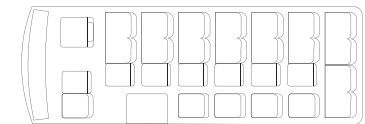

Circular Frame

Highly durable that can withstand prolonged use.

Anti-corrosion steel sheeting

The extensive use of anti-corrosion steel sheeting for the body

COASTER

TRUST THE JOURNEY

SPECIFICATIONS

Dimensions & Vehicle Weights			HZB70R-ZGMNS
Overall	Length X Width X Height	mm	6990 x 2080 x 2635
	Wheel Base	mm	3935
Overhang	Front/Rear	mm	1150 / 1905
	Ground Clearance	mm	180
Interior	Length X Width X Height	mm	6230 X 1885 X 1890
Gross Vehicle Weight		kg	5670
Curb Weight	Min/Max	kg	3605/3660
Fuel Tank Capacity	Total	L	95
Engine			
Engine	Model Code	1HZ	
	No of Cyls & Arrangement	6-Cyls. IN LINE	
	Valve Mechanism	12-Valve OHC, Gear & Belt Drive	
	Displacement	m ³	4164
	Fuel System	Distributor Type	
	Fuel Type	Diesel Oil	
Max. Output	kW(hp)/RPM		96(128)/3800
Max. Torque	Nm/RPM		285/2000
Performance			
Min. Turning Radius	Tire	m	6.5
	Body	m	7.9
Drive Train			
Transmission	Type	M155 MANUAL	
Brake System			
Brake Type	Front	DRUM BRAKE	
	Rear	DRUM BRAKE	
Steering System			
Power Steering Type	INTEGRAL		

Exterior	HZB70R-ZGMNS
Tire and Disc Wheel	700R16-12PR (12) 5.50F STEEL (W/ TUBE)
Centre and Rear Side Door	Auto Folding Type (W/Buzzer, Warning lamp)
Head Lamp	Sculptured Head Lamp Built In
Interior	
Steering Column	Rigid
Seating Capacity	30
Rear Seat	HI-BACK, B/B, R/C, BACKMOST ROW 4
Seat Material	Fabric Middle
Curtain	With
Baggage Rack	With(Tray Type)
Cool and Hot Box	Without
Air Conditioner	Manual Cooler Package (160W)
Multi Information Display	Without
Safety	
ABS	Without
SRS AIRBAG	Without
REAR SEAT BELT	With (3P ELR TYPE)
FRONT SEAT BELT	With (D&P:3P ELR + SUB 2P)