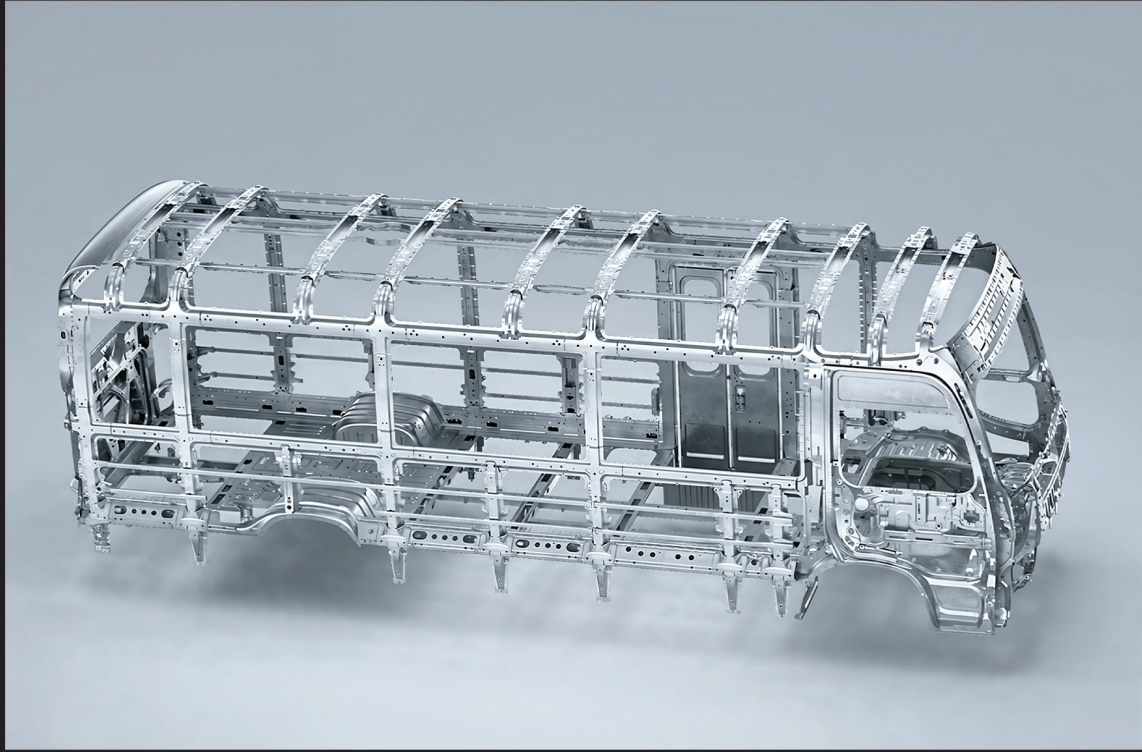

COASTER

Move your world

**PASSENGER
COMFORT**

UV Reducing Glass

Absolute Comfort

Overhead Luggage Compartment

Auto Folding Door

Climate Control

Ample Space

DRIVER COMFORT

Combination Meters

Climate Control Panel

3 Point ELR Seatbelt

Mike & Mike Amplifier

Side Rear View Mirror

Snorkel

Circular Frame

Highly durable that can withstand prolonged use.

Anti-corrosion steel sheeting

The extensive use of anti-corrosion steel sheeting for the body

COASTER

TRUST THE JOURNEY

SPECIFICATIONS

Dimensions & Vehicle Weights			HZB70R-ZGMNS
Overall	Length X Width X Height	mm	6990 x 2080 x 2635
	Wheel Base	mm	3935
Overhang	Front/Rear	mm	1150 / 1905
	Ground Clearance	mm	180
Interior	Length X Width X Height	mm	6230 X 1885 X 1890
Gross Vehicle Weight		kg	5670
Curb Weight	Min/Max	kg	3605/3660
Fuel Tank Capacity	Total	L	95
Engine			
Engine	Model Code	1HZ	
	No of Cyls & Arrangement	6-Cyls. IN LINE	
	Valve Mechanism	12-Valve OHC, Gear & Belt Drive	
	Displacement	m ³	4164
	Fuel System	Distributor Type	
	Fuel Type	Diesel Oil	
Max. Output	kW(hp)/RPM		96(128)/3800
Max. Torque	Nm/RPM		285/2000
Performance			
Min. Turning Radius	Tire	m	6.5
	Body	m	7.9
Drive Train			
Transmission	Type	M155 MANUAL	
Brake System			
Brake Type	Front	DRUM BRAKE	
	Rear	DRUM BRAKE	
Steering System			
Power Steering Type	INTEGRAL		

Exterior	HZB70R-ZGMNS
Tire and Disc Wheel	700R16-12PR (12) 5.50F STEEL (W/ TUBE)
Centre and Rear Side Door	Auto Folding Type (W/Buzzer, Warning lamp)
Head Lamp	Sculptured Head Lamp Built In
Interior	
Steering Column	Rigid
Seating Capacity	30
Rear Seat	HI-BACK, B/B, R/C, BACKMOST ROW 4
Seat Material	Fabric Middle
Curtain	With
Baggage Rack	With(Tray Type)
Cool and Hot Box	Without
Air Conditioner	Manual Cooler Package (160W)
Multi Information Display	Without
Safety	
ABS	Without
SRS AIRBAG	Without
REAR SEAT BELT	With (3P ELR TYPE)
FRONT SEAT BELT	With (D&P:3P ELR + SUB 2P)