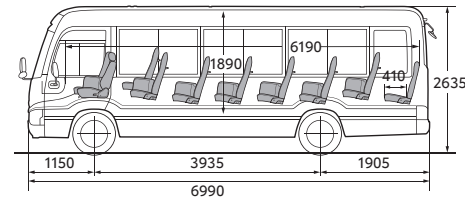

Circular Frame

Highly durable that can withstand prolonged use.

Anti-corrosion steel sheeting

The extensive use of anti-corrosion steel sheeting for the body

COASTER

TRUST THE JOURNEY

SPECIFICATIONS

Dimensions & Vehicle Weights			HZB70R-ZGMNS
Overall	Length X Width X Height	mm	6990 x 2080 x 2635
	Wheel Base	mm	3935
Overhang	Front/Rear	mm	1150 / 1905
	Ground Clearance	mm	180
Interior	Length X Width X Height	mm	6230 X 1885 X 1890
Gross Vehicle Weight		kg	5670
Curb Weight	Min/Max	kg	3605/3660
Fuel Tank Capacity	Total	L	95
Engine			
Engine	Model Code	1HZ	
	No of Cyls & Arrangement	6-Cyls. IN LINE	
	Valve Mechanism	12-Valve OHC, Gear & Belt Drive	
	Displacement	m ³	4164
	Fuel System	Distributor Type	
	Fuel Type	Diesel Oil	
Max. Output	kW(hp)/RPM		96(128)/3800
Max. Torque	Nm/RPM		285/2000
Performance			
Min. Turning Radius	Tire	m	6.5
	Body	m	7.9
Drive Train			
Transmission	Type	M155 MANUAL	
Brake System			
Brake Type	Front	DRUM BRAKE	
	Rear	DRUM BRAKE	
Steering System			
Power Steering Type	INTEGRAL		

30-Seater

Dimensions & Vehicle Weights			HZB60R-ZRMSS
Overall	Length X Width X Height	mm	6255 X 2080 X 2630
	Wheel Base	mm	3200
Overhang	Front/Rear	mm	1150 / 1905
	Ground Clearance	mm	180
Interior	Length X Width X Height	mm	5455 X 1885 X 1890
Gross Vehicle Weight		kg	5330
Curb Weight	Min/Max	kg	3325/3460
Fuel Tank Capacity	Total	L	95
Engine			
Engine	Model Code		1HZ
	No of Cyls & Arrangement		6-Cyls. IN LINE
	Valve Mechanism		12-Valve OHC, Gear & Belt Drive
	Displacement	m ³	4164
	Fuel System		Distributor Type
	Fuel Type		Diesel Oil
Max. Output	kW(hp)/RPM		96(128)/3800
Max. Torque	Nm/RPM		285/2000-2700
Performance			
Min. Turning Radius	Tire	m	5.5
	Body	m	6.8
Drive Train			
Transmission	Type		M155 MANUAL
Brake System			
Brake Type	Front	Dual Two Leading Shoe Type Drum Brake	
	Rear	Dual Two Leading Shoe Type Drum Brake	
Steering System			
Power Steering Type		INTEGRAL	