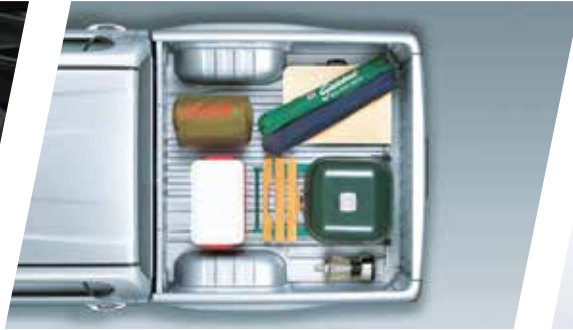

Move your world

TOYOTA
HILUX

INTERIOR FEATURES

AIR CONDITIONER

ASSIST GRIP

COMFORTABLE SEATS

COMBINATION METERS

OVERHEAD CONSOLE

UPPER BOX

INTERIOR FEATURES

REAR CUP HOLDERS

AMPLE STORAGE

**LARGE HEADLAMPS
WITH REFLECTORS**

REAR WINDOW

SRS AIRBAG

HILUX
BOUNTIFUL DECK SPACE