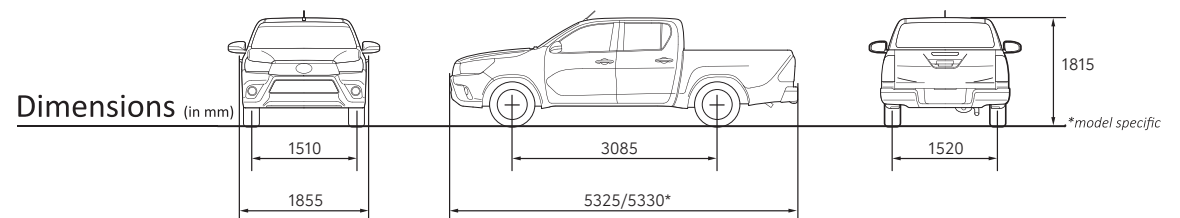

*Disclaimer

- Toyota Motor Corporation may change specifications, equipment, and features without notice.
- Models, equipment, and colours shown may differ from those available in your area.
- For accurate, updated information, please contact your local dealer.
- The actual product may vary slightly from the image shown.