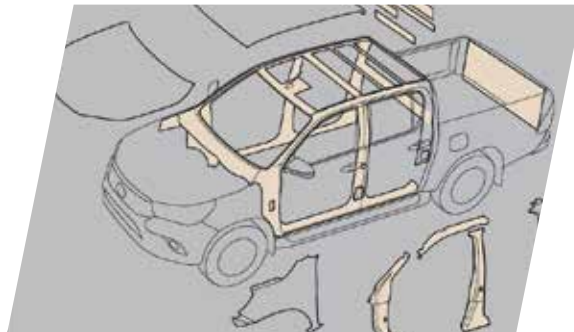

BUILT QUALITY

**NOISE ABSORBING, NOISE INSULATING
AND VIBRATION DAMPING MATERIALS**

SUSPENSION

**ANTI CORROSION
STEEL SHEETING**

**HIGH TENSILE
STEEL SHEETING**

FOLDING SEATS

SPECIFICATIONS

Dimensions & Vehicle Weights			GUN125R-DTFLX	GUN125R-DTFSX	GUN126R-DTTSX
Overall	Length x Width x Height	mm	5330 x 1885 x1815	5330 x 1885 x1815	5330 x 1885 x1815
	Wheel Base	mm	3085	3085	3085
Overhang	Front/Rear	mm	985/1255	985/1255	985/1255
Interior	Length x Width x Height	mm	1697 x 1480 x 1170	1697 x 1480 x 1170	1697 x 1480 x 1170
Gross Vehicle Weight		kg	2910	2910	2910
Curb Weight	Min/Max	kg	2000/2075	2045/2100	1985/2085
Fuel Tank Capacity	Total	L	80	80	80
Engine					
Engine	Model Code		2GD-FTV (Hi)	2GD-FTV (Hi)	1GD-FTV (Hi)
	No of Cyls & Arrangement		4-Cyls. IN LINE	4-Cyls. IN LINE	4-Cyls. IN LINE
	Valve Mechanism		16-Valve DOHC	16-Valve DOHC	16-Valve DOHC
	Displacement	m3	2393	2393	2755
	Fuel System		Fuel Injection	Fuel Injection	Fuel Injection
	Fuel Type		Diesel	Diesel	Diesel
Max. Output	kW/RPM		110/3400	110/3400	150/3000-3400
Max. Torque	Nm/RPM(min-max)		400/1600-2000	400/1600-2000	500/1600-2000
Performance					
Min. Turning Radius	Tire	m	6.4	6.4	6.4
	Body	m	6.7	6.7	6.7
Drive Train					
Transmission	Type		6 Speed MANUAL	6 Speed MANUAL	6 Speed AUTOMATIC
Brake System					
Brake Type	Front		Ventilated disc brake with fixed caliper 4- cylinder	Ventilated disc brake with fixed caliper 4-cylinder	Ventilated disc brake with fixed caliper 4-cylinder
	Rear		Leading-Trailing Drum Brake	Leading- Trailing Drum Brake	Leading- Trailing Drum Brake
Steering System					
Power Steering Type			Hydraulic	Hydraulic	Hydraulic