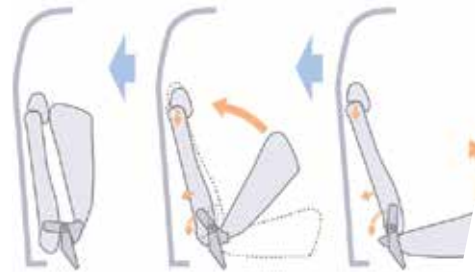

FOLDING SEATS